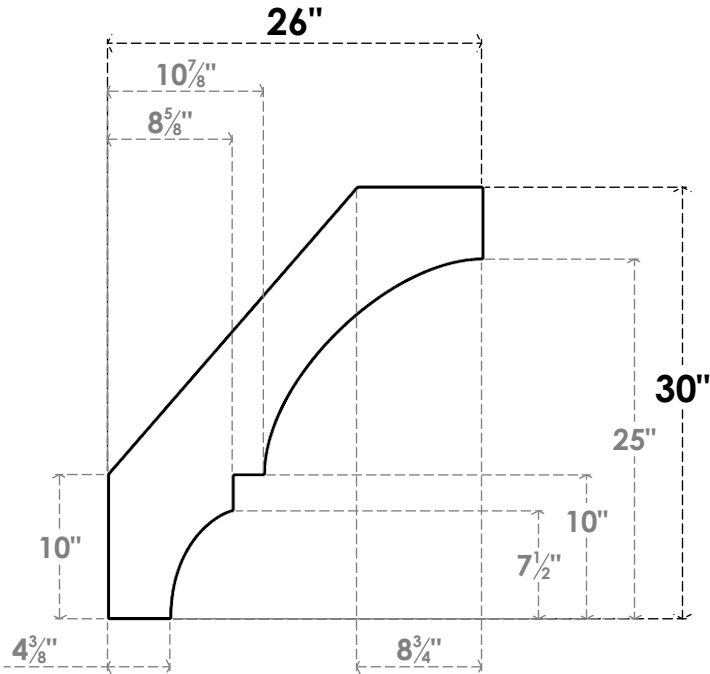

ITEM NUMBER: BRCPC040X26000X30000BOA

4"W X 26"D X 30"H BALBOA ARCHITECTURAL GRADE PVC CLOSED KNEE BRACE

SIDE PROFILE

FRONT PROFILE

ISOMETRIC

EKENA MILLWORK
2300 WEST MAIN ST.
CLARKSVILLE, TX 75426
TOLL FREE: 866-607-0453
WWW.EKENAMILLWORK.COM