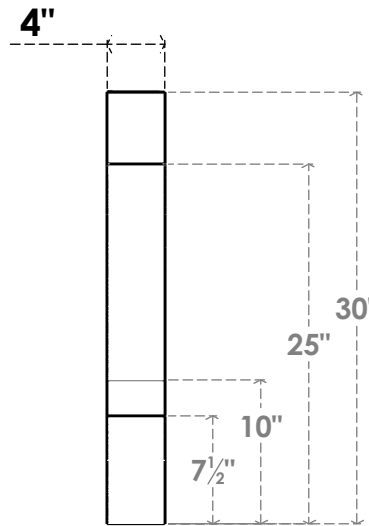

ITEM NUMBER: BRCPC040X26000X30000BOA

4"W X 26"D X 30"H BALBOA ARCHITECTURAL GRADE PVC CLOSED KNEE BRACE

SIDE PROFILE

FRONT PROFILE

ISOMETRIC

EKENA MILLWORK
2300 WEST MAIN ST.
CLARKSVILLE, TX 75426
TOLL FREE: 866-607-0453
WWW.EKENAMILLWORK.COM